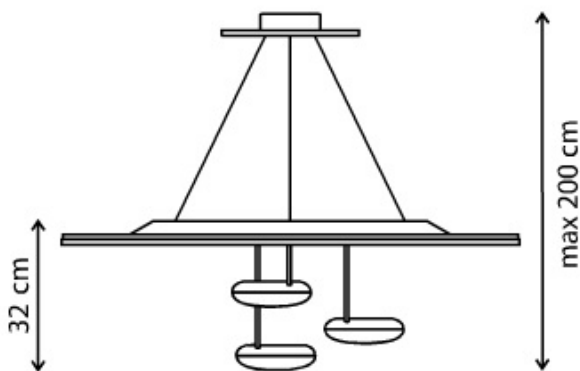

DROPLET

Design: Ross Lovegrove for Artemide

Droplet Ceiling Fixture

Droplet Suspension Fixture

Droplet is a ceiling fixture that appears as a pool of liquid aluminum reflecting three light pebbles. The highly reflective surfaces of the pebbles work to reflect the rippled surface of the aluminum disc, creating texture and movement.