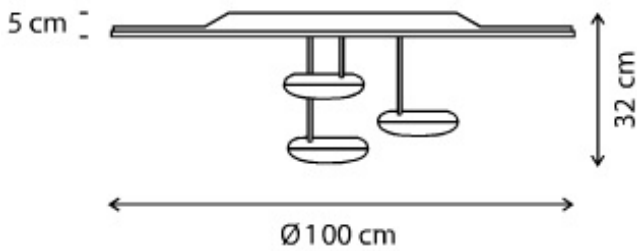

DROPLET

Design: Ross Lovegrove for Artemide

Droplet Ceiling Fixture

Droplet Suspension Fixture

Droplet is a ceiling fixture that appears as a pool of liquid aluminum reflecting three light pebbles. The highly reflective surfaces of the pebbles work to reflect the rippled surface of the aluminum disc, creating texture and movement.