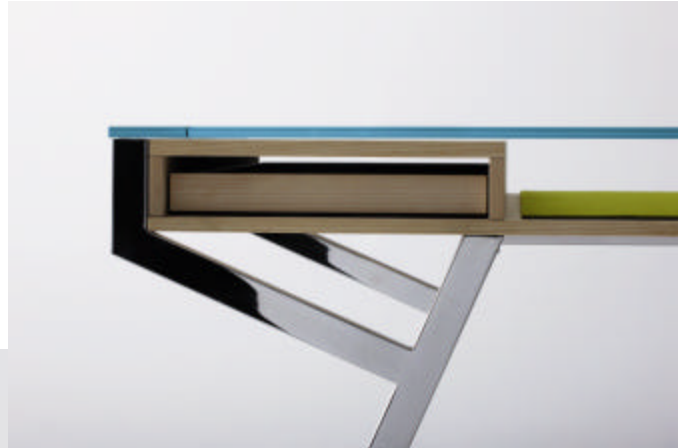

U I DESK

Desk with 12mm transparent tempered glass top. Available with or without ash drawers. Ash available in natural, wenge stained, or lacquered black or white. Choose from a variety of felt colours for the desk mat. Frame available in shiny or matte stainless steel.