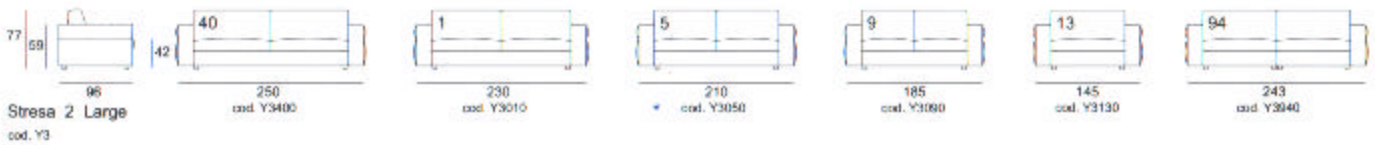

S TRESA

Sofa bed available in a wide variety of sizes and can be covered in a selection of fabrics or leathers. Can be ordered with a chrome foot.

PALAZZETTI®

toronto

1020 Lawrence Avenue West
 Toronto, ON Canada M6A 1C8
 Tel: (416) 785-7190
 Fax: (416) 785 7954
www.palazzetti.ca