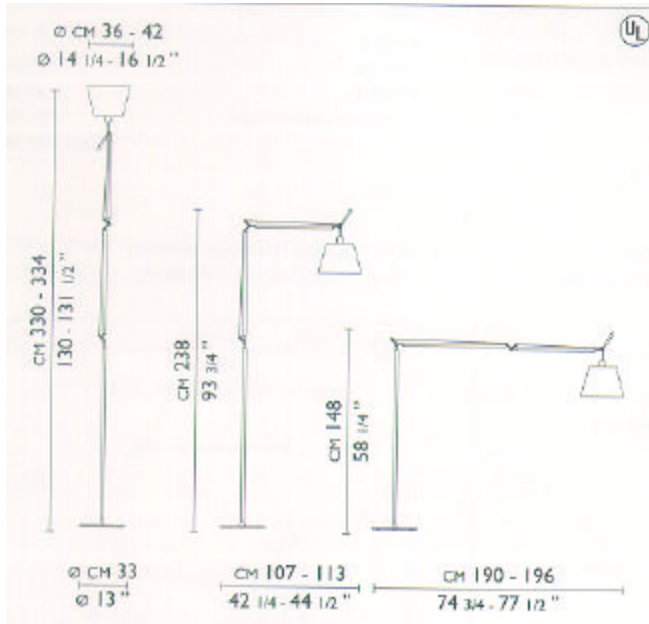

T O L O M E O M E G A

design: Michele De Lucchi, Giancarlo Fassina

Tolomeo Mega is available with either a satin shade or a parchment shade. There are three shade sizes to choose from. 32cm, 36cm, or 42cm